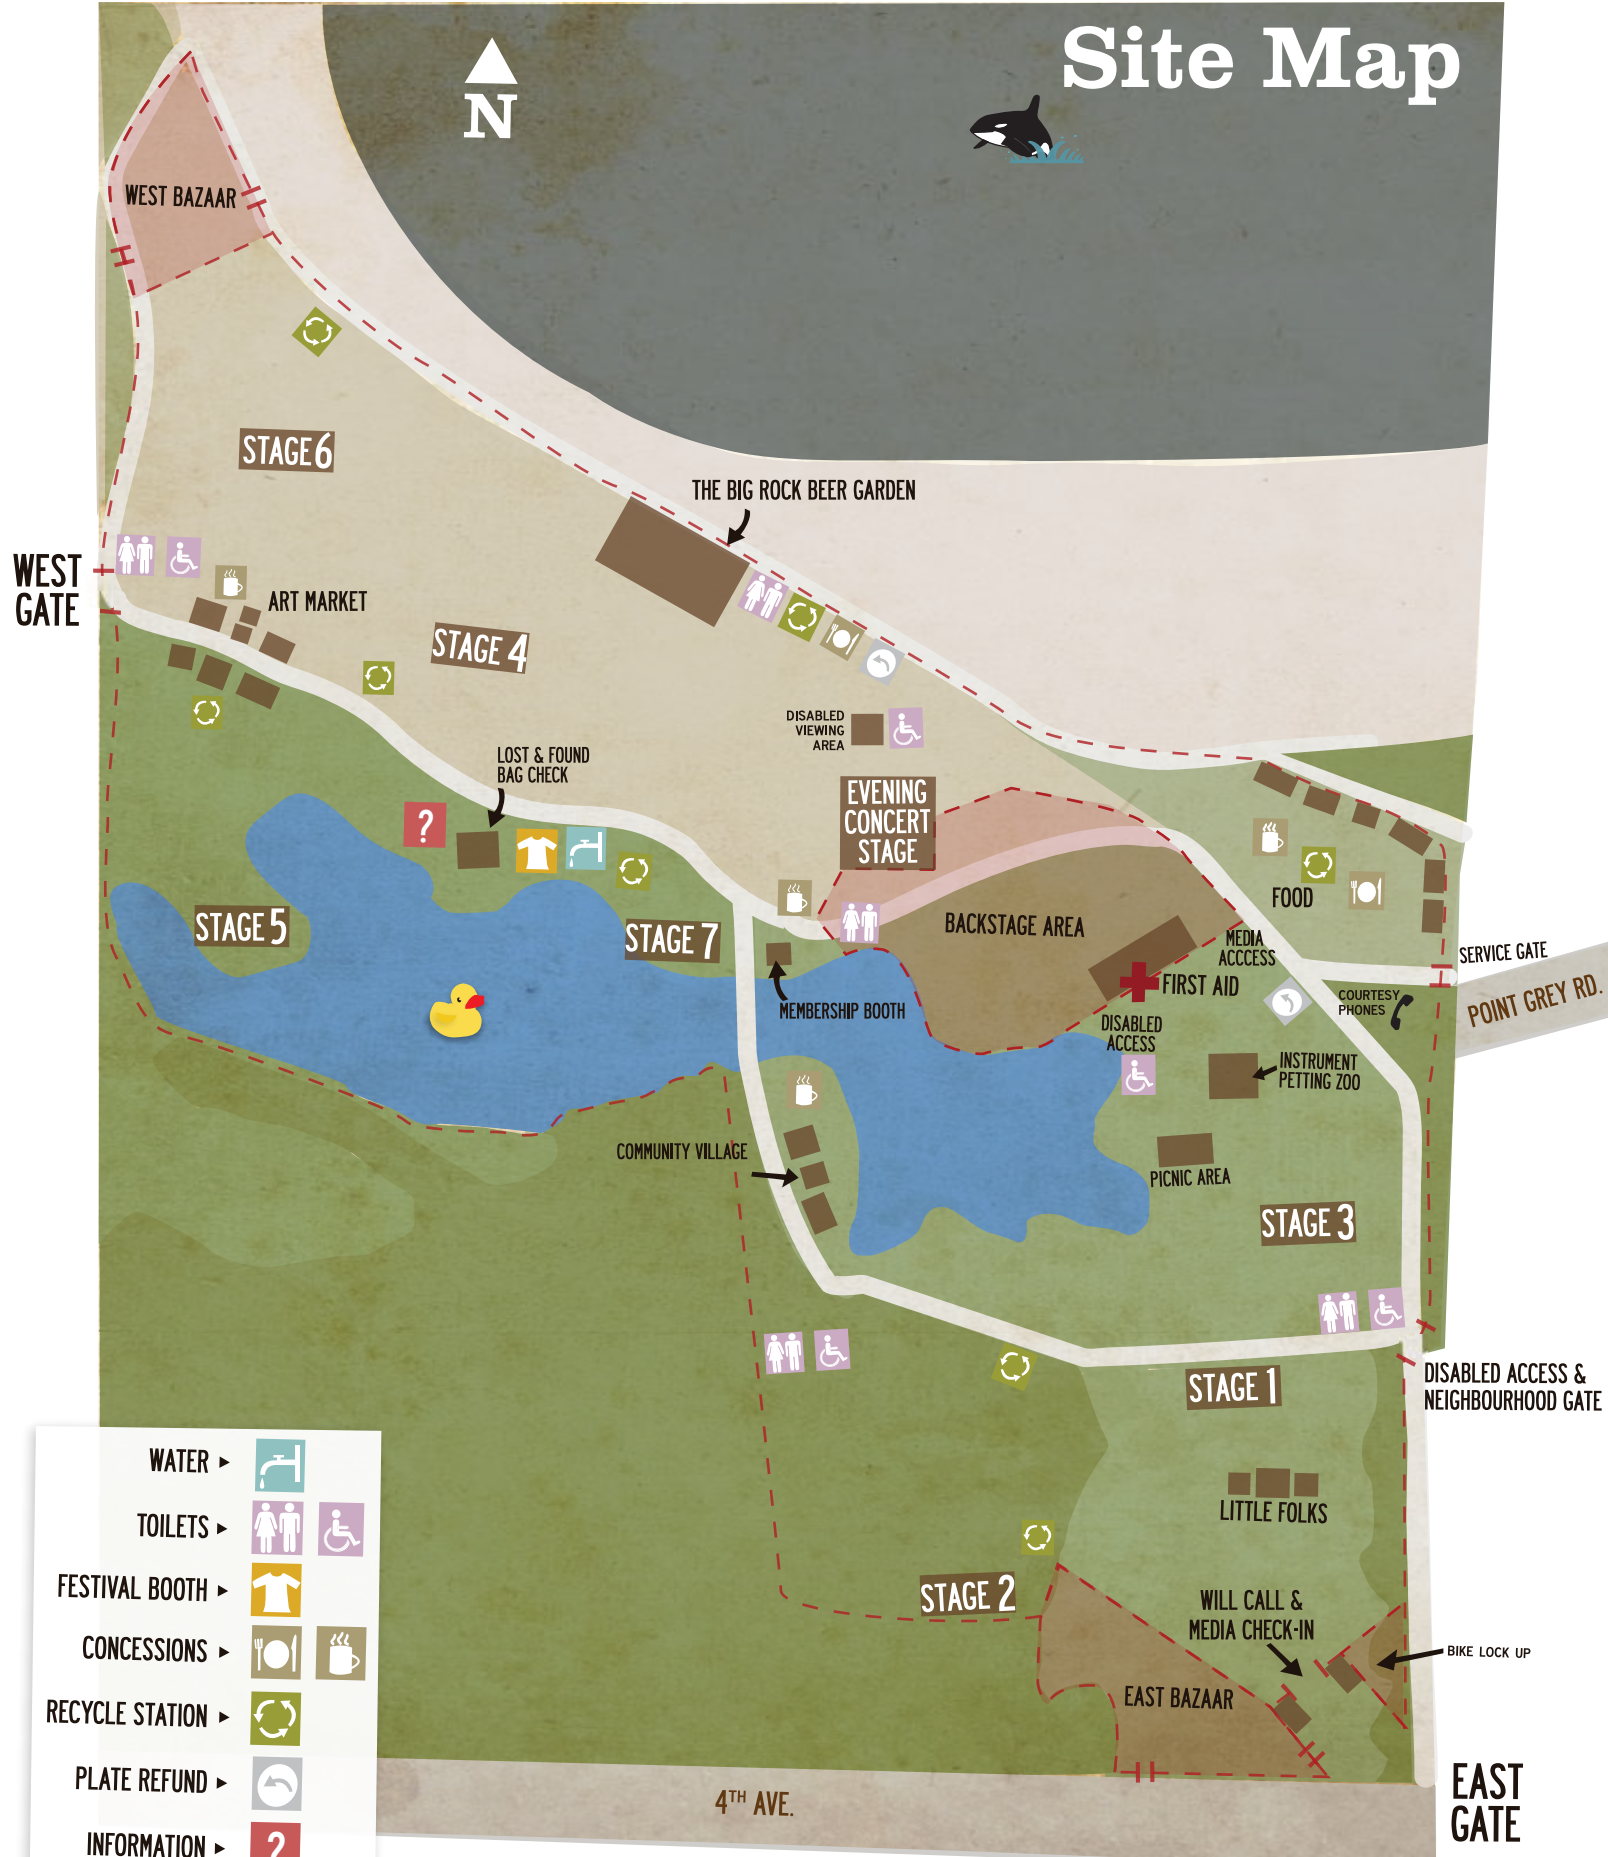

Site Map

- WATER ▶
- TOILETS ▶
- FESTIVAL BOOTH ▶
- CONCESSIONS ▶
- RECYCLE STATION ▶
- PLATE REFUND ▶
- INFORMATION ▶

EAST GATE